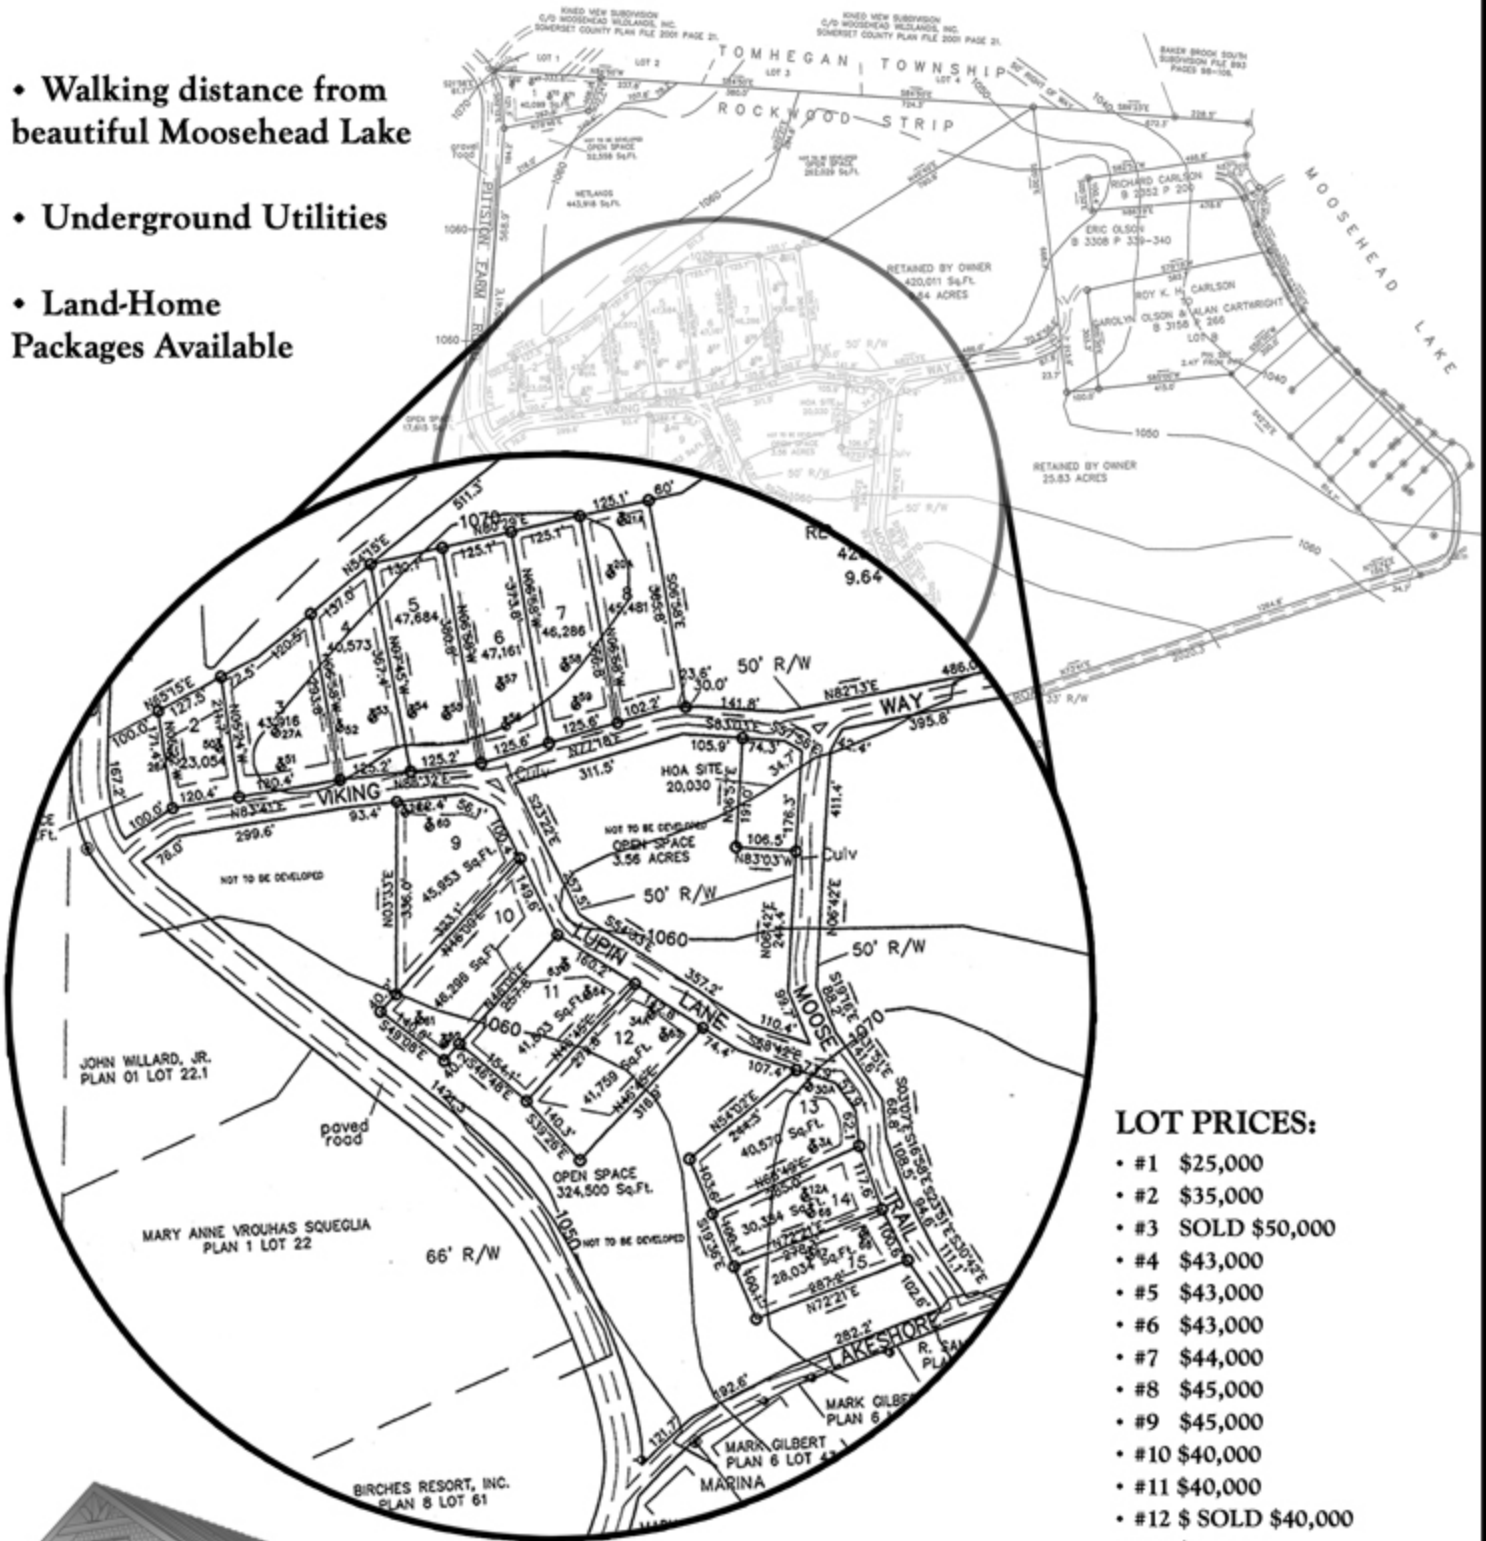

Timber Run Subdivision ~ Rockwood, Maine

- Walking distance from beautiful Moosehead Lake
- Underground Utilities
- Land-Home Packages Available

LOT PRICES:

- #1 \$25,000
- #2 \$35,000
- #3 SOLD \$50,000
- #4 \$43,000
- #5 \$43,000
- #6 \$43,000
- #7 \$44,000
- #8 \$45,000
- #9 \$45,000
- #10 \$40,000
- #11 \$40,000
- #12 \$ SOLD \$40,000
- #13 \$43,000
- #14 \$32,000
- #15 \$220,000 Timber Frame & Lot